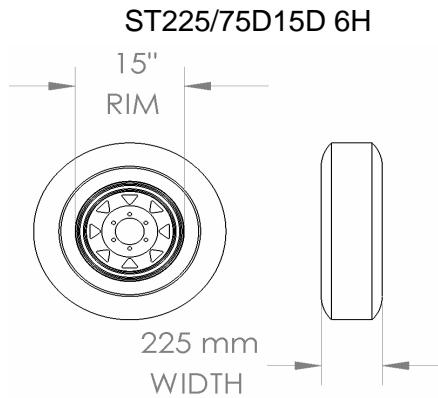

TIRE ASSEMBLIES

NUMBER	DESCRIPTION
220-00060-SL	5.30 X 12D 5H-SL 1250# CAP.
220-00068-SL	20.5 X 8 -10F 5H-SL 1760# CAP.
220-00047-GL	ST175/80D13D 5H-GL 1610# CAP.
220-00055-GL	ST225/75D15D 6H-GL 2540# CAP.
220-00055-SL	ST225/75D15D 6H-SL 2540# CAP.
220-00066-AL	ST225/75D15D 6H-AL 2540# CAP.
220-00015-SL	20.5 X 8-10E 5H-SL 1650# CAP.
220-00032-GL	7.50 X 16E 6H-GL 2780# CAP.
RADIALS	
220-00034-GL	P155/SR13B 5H-GL 955# CAP.
220-00035-GL	ST175/80R13C 5H-GL 1360# CAP.
220-00035-SL	ST175/80R13C 5H-SL 1360# CAP.
220-00036-GL	ST205/75R14C 5H-GL 1760# CAP.
220-00037-GL	ST215/75R14C 5H-GL 1870# CAP.
220-00037-SL	ST215/75R14C 5H-SL 1870# CAP.
220-00070-AL	ST215/75R14C 5H-AL 1870# CAP.