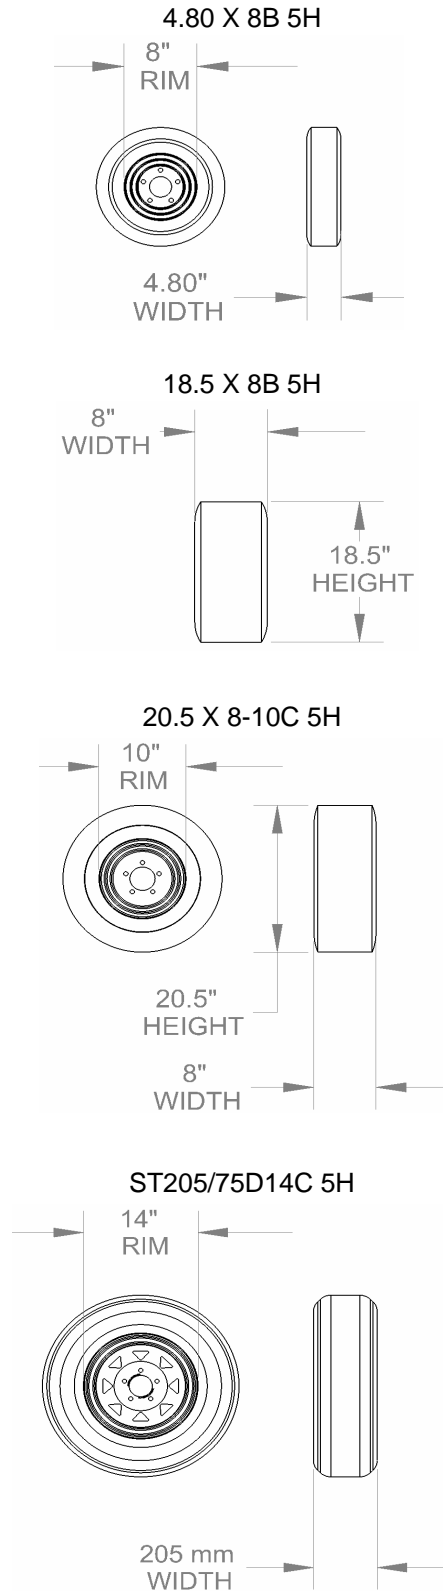

TIRE ASSEMBLIES

NUMBER	DESCRIPTION
220-00001-GL	4.80 X 8B 4H-GL 590# CAP.
220-00009-SL	18.5 X 8B 4H-SL 770# CAP.
220-00002-GL	4.80 X 8B 5H-GL 590# CAP.
220-00002-SL	4.80 X 8B 5H-SL 590# CAP.
220-00005-SL	5.70 X 8B 5H-SL 715# CAP.
220-00008-SL	16.5 X 8B 5H-SL 620# CAP.
220-00011-SL	18.5 X 8B 5H-SL 770# CAP.
220-00018-GL	4.80 X 12B 5H-GL 780# CAP.
220-00018-SL	4.80 X 12B 5H-SL 780# CAP.
220-00022-GL	5.30 X 12B 5H-GL 835# CAP.
220-00022-SL	5.30 X 12B 5H-SL 835# CAP.
220-00024-CG	ST175/80D13B 5H-CG 1100# CAP.
220-00024-CR	ST175/80D13B 5H-CR 1100# CAP.
220-00024-GL	ST175/80D13B 5H-GL 1100# CAP.
220-00024-SL	ST175/80D13B 5H-SL 1100# CAP.
220-00024-AL	ST175/80D13B 5H-AL 1100# CAP.
220-00026-GL	ST205/75D14B 5H-GL 1430# CAP.
220-00026-SL	ST205/75D14B 5H-SL 1430# CAP.
220-00010-SL	18.5 X 8C 4H-SL 940# CAP.
220-00006-SL	5.70 X 8C 5H-SL 910# CAP.
220-00061-SL	16.5 X 8C 5H-SL 795# CAP.
220-00012-SL	18.5 X 8C 5H-SL 940# CAP.
220-00014-SL	20.5 X 8-10C 5H-SL 1105# CAP.
220-00019-GL	4.80 X 12C 5H-GL 990# CAP.
220-00019-SL	4.80 X 12C 5H-SL 990# CAP.
220-00023-GL	5.30 X 12C 5H-GL 1045# CAP.
220-00023-SL	5.30 X 12C 5H-SL 1045# CAP.
220-00025-CG	ST175/80D13C 5H-CG 1360# CAP.
220-00025-CR	ST175/80D13C 5H-CR 1360# CAP.
220-00025-GL	ST175/80D13C 5H-GL 1360# CAP.
220-00025-SL	ST175/80D13C 5H-SL 1360# CAP.
220-00059-CR	ST185/80D13C 5H-CR 1480# CAP.
220-00059-GL	ST185/80D13C 5H-GL 1480# CAP.
220-00059-SL	ST185/80D13C 5H-SL 1480# CAP.
220-00065-AL	ST185/80D13C 5H-AL 1480#CAP.
220-00027-CG	ST205/75D14C 5H-CG 1760# CAP.
220-00027-CR	ST205/75D14C 5H-CR 1760# CAP.
220-00027-GL	ST205/75D14C 5H-GL 1760# CAP.
220-00027-SL	ST205/75D14C 5H-SL 1760# CAP.
220-00027-AL	ST205/75D14C 5H-AL 1760# CAP.
220-00028-CG	ST215/75D14C 5H-CG 1870# CAP.
220-00028-CR	ST215/75D14C 5H-CR 1870# CAP.
220-00028-GL	ST215/75D14C 5H-GL 1870# CAP.
220-00028-SL	ST215/75D14C 5H-SL 1870# CAP.
220-00029-GL	ST225/75D 15C 5H-GL 2035# CAP.
220-00054-CR	ST225/75D15C 6H-CR 2150# CAP.
220-00054-GL	ST225/75D15C 6H-GL 2150# CAP.
220-00054-SL	ST225/75D15C 6H-SL 2150# CAP.