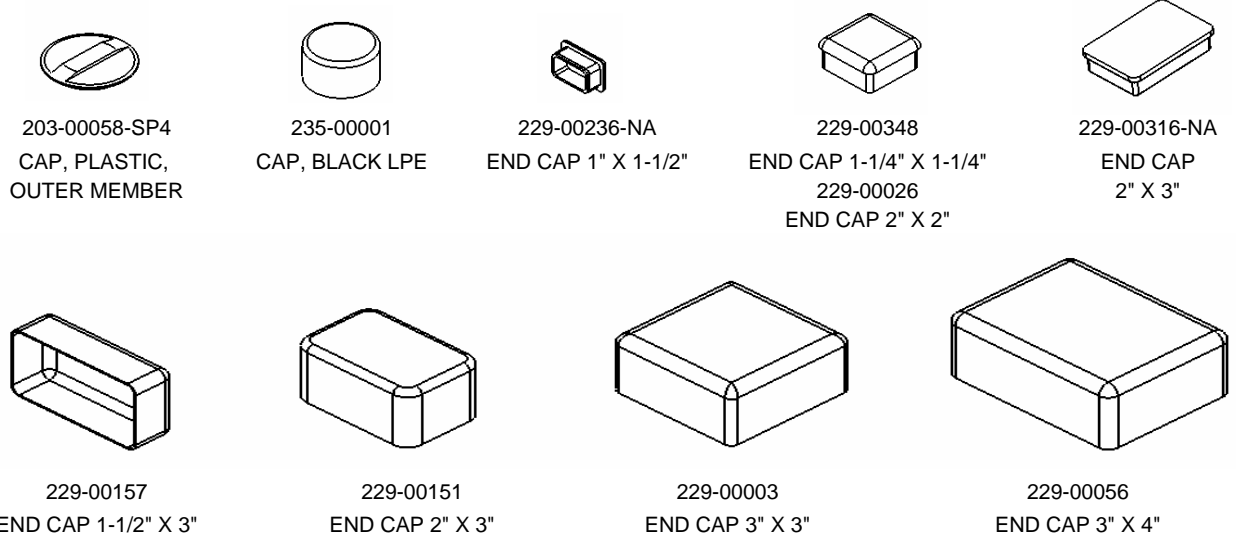

203-00058-SP4
CAP, PLASTIC,
OUTER MEMBER

235-00001
CAP, BLACK LPE

229-00236-NA
END CAP 1" X 1-1/2"

229-00348
END CAP 1-1/4" X 1-1/4"
229-00026
END CAP 2" X 2"

229-00316-NA
END CAP
2" X 3"

229-00157
END CAP 1-1/2" X 3"

229-00151
END CAP 2" X 3"

229-00003
END CAP 3" X 3"

229-00056
END CAP 3" X 4"

LITERATURE

LIT-00020 UTILITY BROCHURE
LIT-00021 BOAT BROCHURE
LIT-00022 WATERCRAFT BROCHURE
LIT-00023 SNOWMOBILE BROCHURE
LIT-00024 ATV WAGON BROCHURE

233-00012
233-00013-BL
233-00014
233-00024
233-00009-BL
233-00025
233-00018

PAINT

SPRAY PAINT - COLD GALV
SPRAY PAINT - GLOSS BLACK
SPRAY PAINT - WHITE
SPRAY PAINT - ARTIC WHITE
TOUCH UP BOTTLES - GLOSS BLACK
TOUCH UP BOTTLES - ARTIC WHITE
TOUCH UP BOTTLES - WHITE