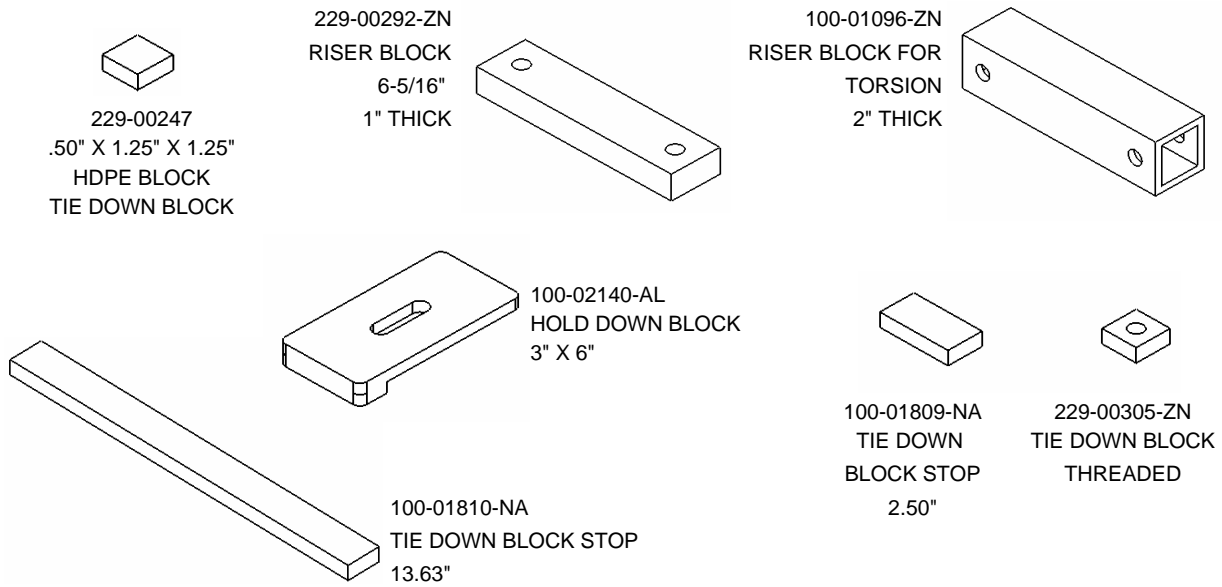

MISCELLANEOUS

- BLOCKS
- ENDCAPS
- GASKETS
- KEEL PROTECTORS
- GROMMETS
- HEYCOS
- LITERATURE
- PLUGS
- PAINT
- WOOD
- LOGOS/DECALS
- MISCELLANEOUS COMPONENTS

BLOCKS

229-00247
.50" X 1.25" X 1.25"
HDPE BLOCK
TIE DOWN BLOCK

229-00292-ZN
RISER BLOCK
6-5/16"
1" THICK

100-01096-ZN
RISER BLOCK FOR
TORSION
2" THICK

100-02140-AL
HOLD DOWN BLOCK
3" X 6"

100-01810-NA
TIE DOWN BLOCK STOP
13.63"

100-01809-NA
TIE DOWN
BLOCK STOP
2.50"

229-00305-ZN
TIE DOWN BLOCK
THREADED