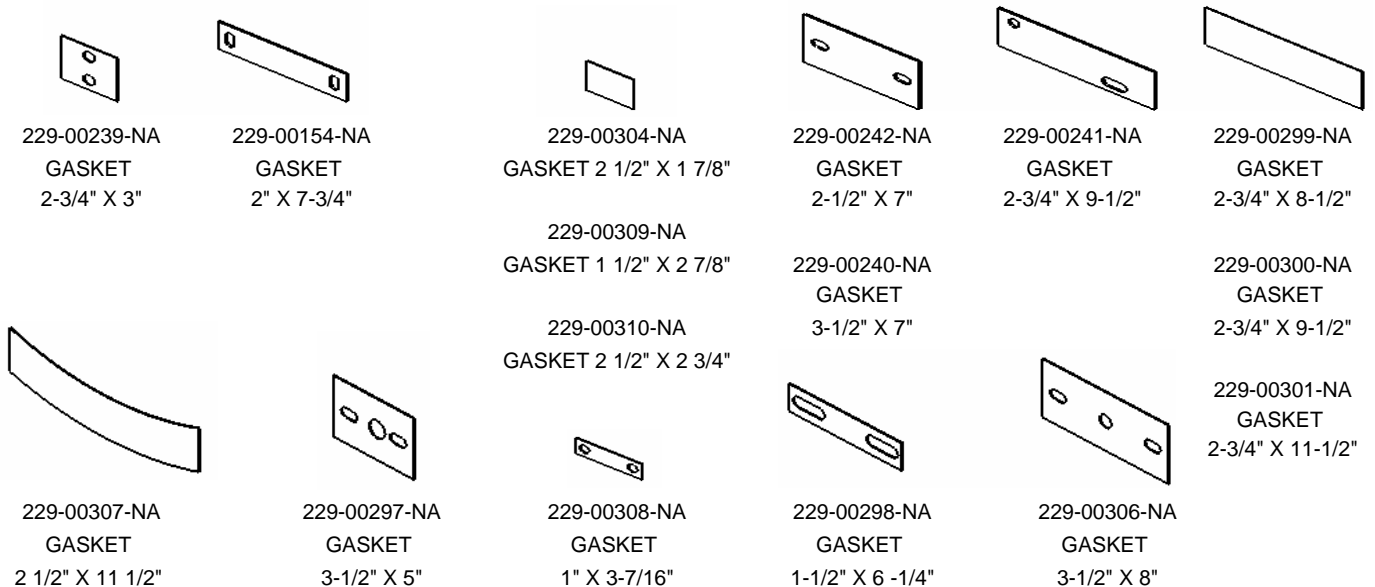

GROMMETS

HEYCO

PLUGS

GASKETS

WOOD

100-01172-NA
BUNK BOARD 2 X 4 X 9"

215-00027
BUNK BOARD 2 X 4 X 24"

215-00008
BUNK BOARD 2 X 4 X 30"